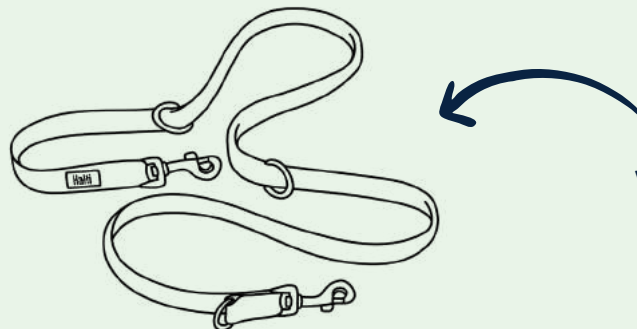

Halti Front Control Harness

A great option, with no leg lifting required

Colours: Black/Red
Sizes: S, M, L

Halti Training Lead

Versatile in design and provides optimal control for no pull training with Halti Headcollars and Harnesses.