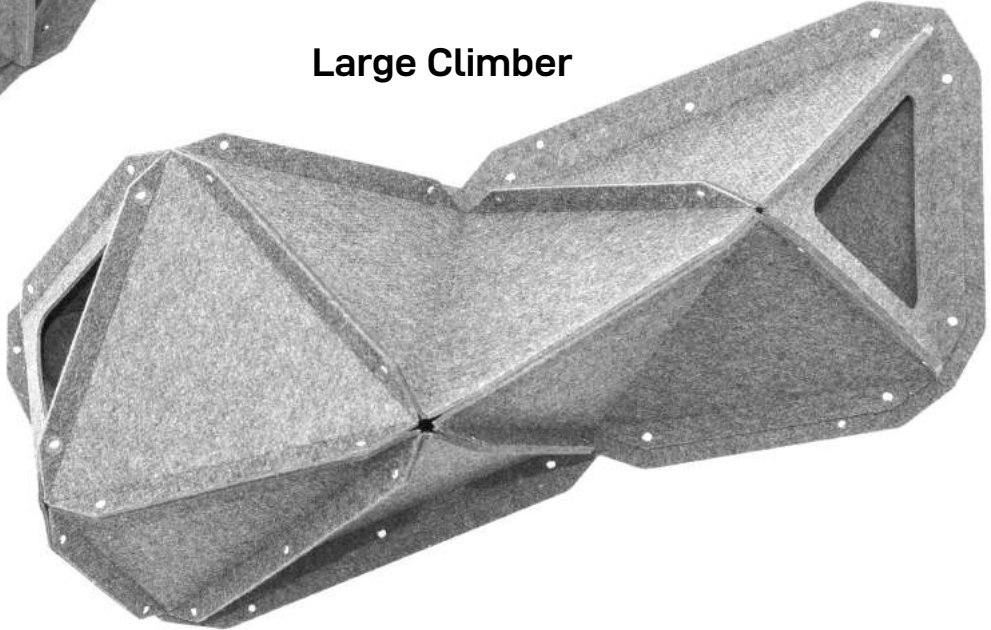

Modular Cat Furniture

Easy to clean

Can withstand up to 8kg

Easy to build

Recyclable

Medium Climber

Small Climber

Large Climber

By combining different sizes and mounting them to the wall, you can create new territory for your cat.

Available in three sizes:

- Small – 56cm x 33cm x 35cm
- Medium – 85cm x 50cm x 35cm
- Large – 107cm x 45cm x 40cm