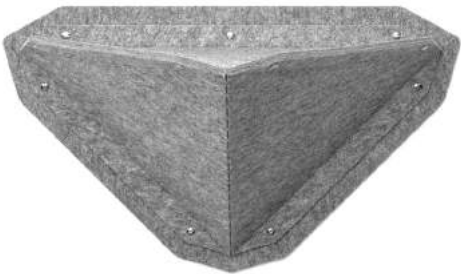

Small Climber