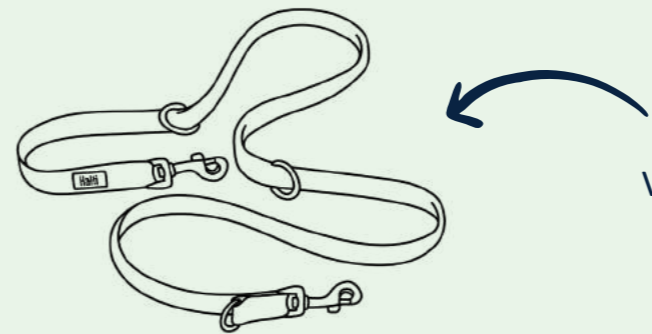

Halti Front Control Harness

A great option, with no leg lifting required

Colors: Black/Red
Sizes: S, M, L

Halti Training Lead
Versatile in design and provides optimal control for no pull training with Halti Headcollars and Harnesses.

Halti Train