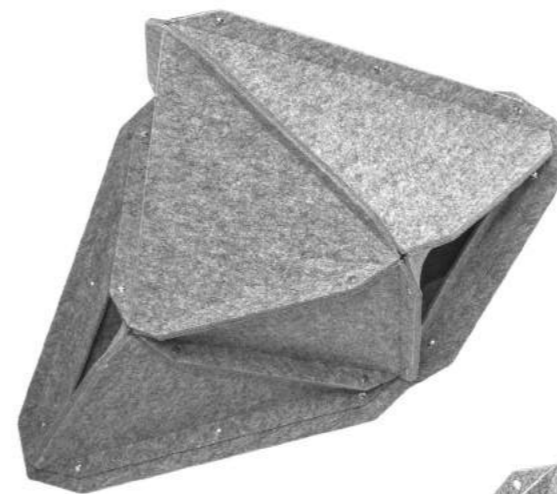

Easy to clean

Can withstand up to 8kg

Easy to build

Recyclable

Medium Climber

Large Climber

Small Climber

By combining different sizes and mounting them to the wall, you can create new territory for your cat.

Available in three sizes:

- Small – 56cm x 33cm x 35cm
- Medium – 85cm x 50cm x 35cm
- Large – 107cm x 45cm x 40cm

Thank you

salesus@wearecoa.com