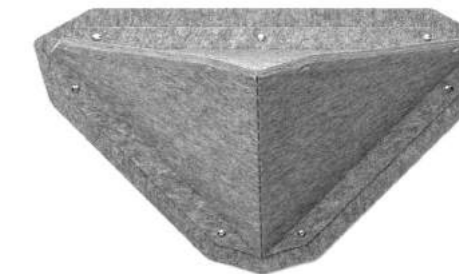

Easy to clean

Can withstand up to 8kg

Easy to build

Recyclable

Medium Climber

Large Climber

Small Climber

By combining different sizes and mounting them to the wall, you can create new territory for your cat.

Available in three sizes:

- Small – 56cm x 33cm x 35cm
- Medium – 85cm x 50cm x 35cm
- Large – 107cm x 45cm x 40cm

Thank you

salesus@wearecoa.com