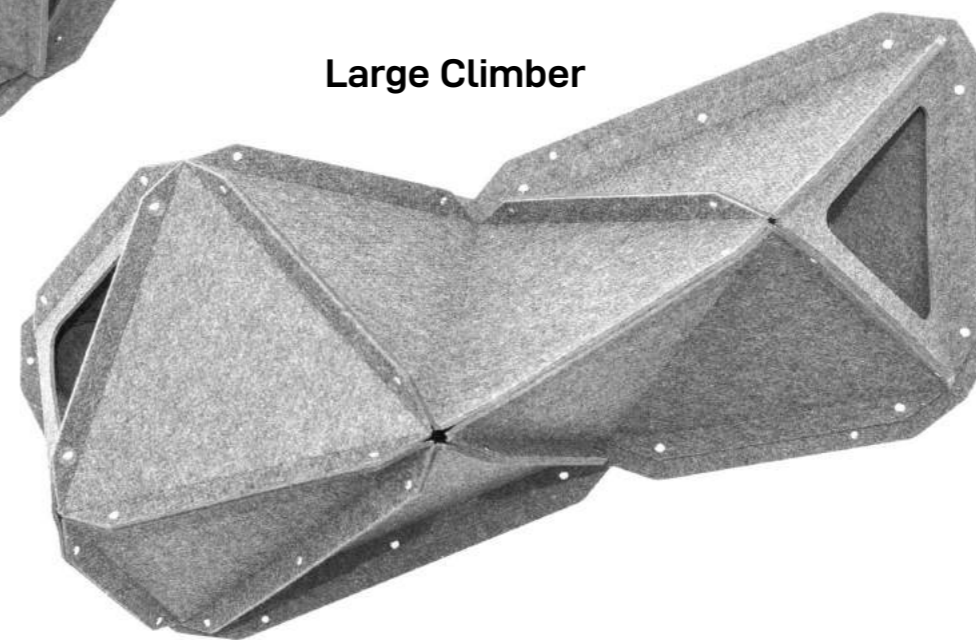

Easy to clean

Can withstand up to 8kg

Easy to build

Recyclable

Medium Climber

Large Climber

Small Climber

By combining different sizes and mounting them to the wall, you can create new territory for your cat.

Available in three sizes:

- Small – 56cm x 33cm x 35cm
- Medium – 85cm x 50cm x 35cm
- Large – 107cm x 45cm x 40cm

Thank you

salesus@wearecoa.com