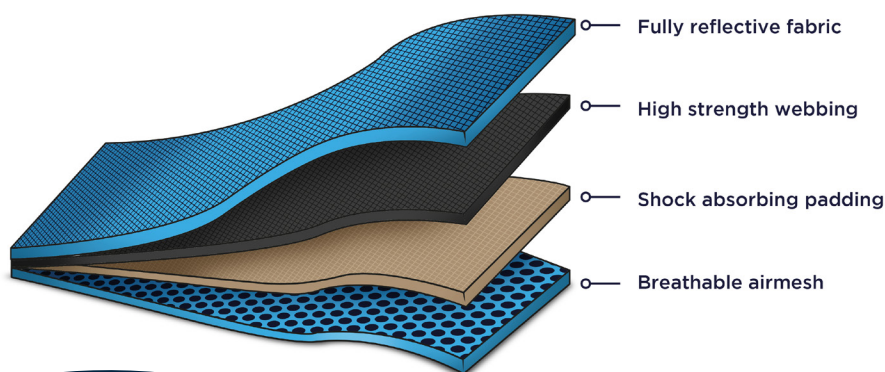

CarSafe™

Introducing the NEW CarSafe™ Crash Tested Harness

For a dog owner looking for extra peace of mind the CarSafe™ Crash Tested Harness is the ideal choice. Certified up to 32Kg / 70lbs it directly links to the car seat belt system with no extra connection clip required. On arrival, converts to a comfortable dog walking harness.

Strong
Single loop webbing design for strength

Lightweight
with soft padding for comfort

Hi-tech reflective
Latest fabric technology for high visibility

Breathable
Mesh fabric in chest panel

From Car to Dog Walk
Back and chest lead connection rings

Safe
High strength clips for safety

A product worth barking about!

Crash test certified to US Federal Motor Vehicle Safety Standards (FDMVSS)213. Company of Animals certified at the University of Michigan Transportation Research Institute.

Key selling points:

- ✔ Crash test certified to US Federal Motor Vehicle Safety Standards (FDMVSS) 213 for dog owners that want that extra peace of mind
- ✔ Versatile and comfortable car to walk harness
- ✔ New packaging ensures quick fitting in store and allows consumers to see and feel product quality
- ✔ Available in 4 sizes for a wide variety of dog breeds