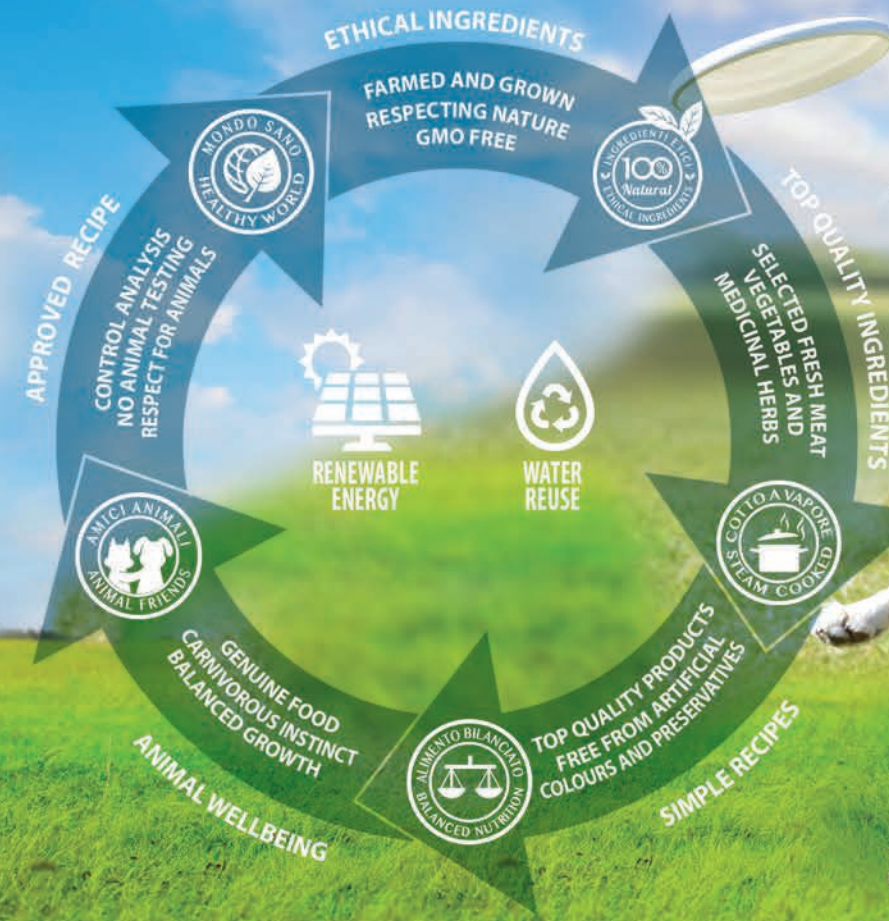

100%
NATURAL
PET FOOD

*Giving your dog good food is
the first step to make your pet happy*

Vivere pet food line products have been formulated to meet the nutritional requirements of dogs, to feed them naturally, using environment-friendly products, and to provide them everything they need for a better life. **Vivere** pet food line is produced with ethical, **100% natural** ingredients and does not involve any type of clinical tests on animals. **Vivere** is a range of low-grain products, developed using only the finest cereal of all: wholegrain rice which, combined with peas, can maintain a lower and more regular glycemic index. **Vivere** respects the natural diet of dogs, because it is made with plenty of fresh meat and a total amount of **60% Animal ingredients**.

Vivere EQUILIBRIUM MEAL

Vivere: living in harmony between nature and food

Our four-legged friends do not only need a genuine diet, they also need to be loved, play and run with us outdoors and live by our side in a healthy and environment-friendly way.

This is an important balance that needs to be maintained in order to protect every living being on our planet: that is exactly why a sustainable diet is the first step to contribute to

respect the environment.